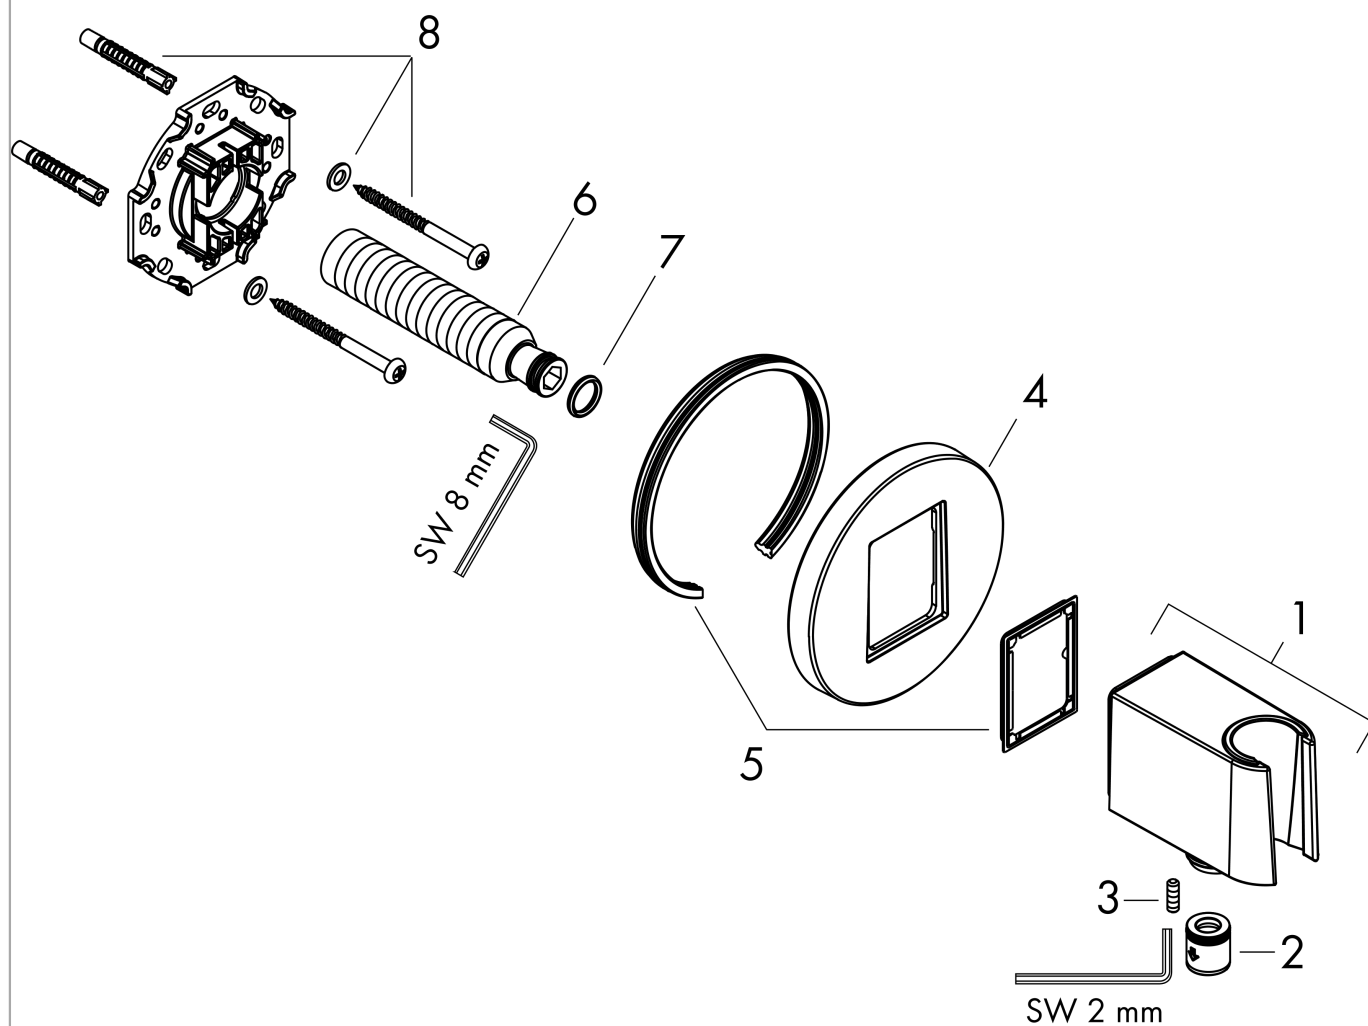

#### product features

- consists of: wall connector, escutcheon
- version: plastic housing with internal water supply made of plastic
- fixed holding position
- for all Hansgrohe hand showers
- for hoses with conical nut
- material: plastic
- with non-return valve
- connection type: G 1/2

### Scale drawing

**FixFit S**  
**Wall outlet with shower holder**  
 Surfaces: **Chrome**    Article Number: **26888000**

### Exploded Drawing

Year of production: >06/22

**FixFit S**

**Wall outlet with shower holder**

Surfaces: **Chrome** Article Number: **26888000**

**Spare part list**

Year of production: >06/22

Pos.	Description	Article Number	Price	PU
1	shower holder, assy	94695000	€ 86,16	1
2	set of non return valves DW 15	94074000	€ 13,92	1
3	null	93841000	€ 3,21	1
4	seal	94694000	€ 3,21	1
5	escutcheon	94696000	€ 57,12	1
6	connecting thread G½	98933000	€ 57,12	1
7	O-ring 11x2	98127000	€ 3,21	1
8	mounting set	96179000	€ 11,31	1