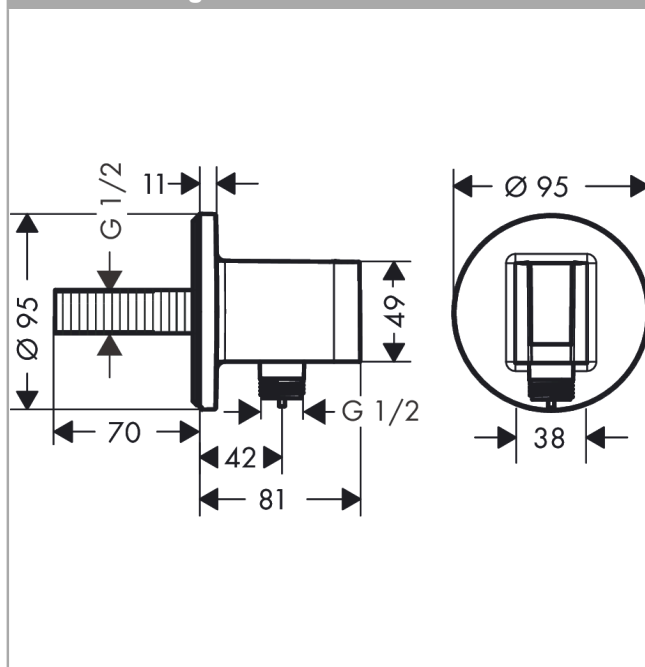

### Description

#### product features

- consists of: wall connector, escutcheon
- version: plastic housing with internal water supply made of plastic
- fixed holding position
- for all Hansgrohe hand showers
- for hoses with conical nut
- material: plastic
- with non-return valve
- connection type: G 1/2

### Scale drawing

**FixFit S**  
**Wall outlet with shower holder**  
 Surfaces: **Chrome**    Article Number: **26888000**

### Exploded Drawing

Year of production: >06/22

**FixFit S**

**Wall outlet with shower holder**

Surfaces: **Chrome** Article Number: **26888000**

**Spare part list**

Year of production: >06/22

Pos.	Description	Article Number	Price	PU
1	shower holder, assy	94695000	€ 86,16	1
2	set of non return valves DW 15	94074000	€ 13,92	1
3	null	93841000	€ 3,21	1
4	seal	94694000	€ 3,21	1
5	escutcheon	94696000	€ 57,12	1
6	connecting thread G½	98933000	€ 57,12	1
7	O-ring 11x2	98127000	€ 3,21	1
8	mounting set	96179000	€ 11,31	1